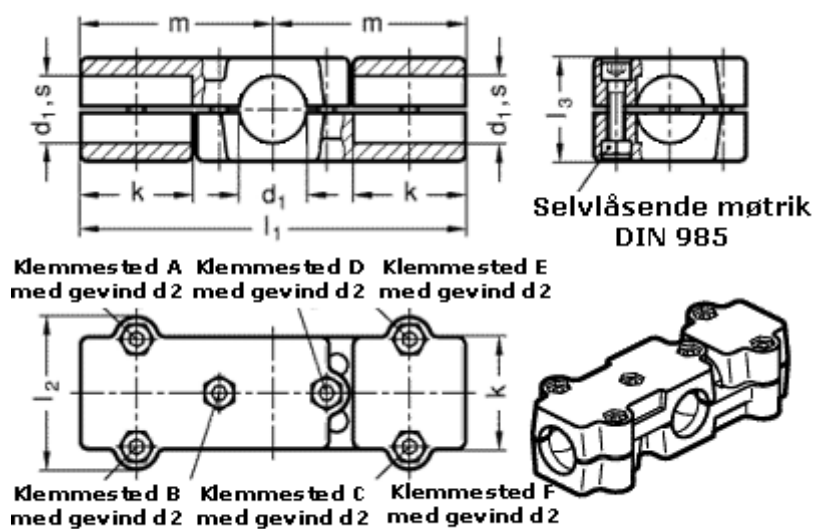

Article number: 20195B35602BL

Description: E+G double T-angel clamps  
GN 195-B35-60-2-BL

## Measures

d1 = B 35  
d2 = M8  
k = 60  
l1 = 203  
l2 = 79  
l3 = 59  
m = 101.5